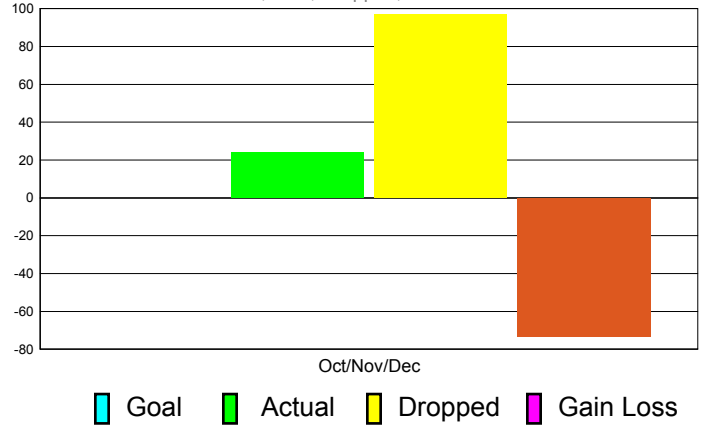

### YTD Status Quo Clubs 2010-2011

Status Quo Clubs Compared to Status Quo Members

## MEMBERSHIP

Membership Results  
2011-2012

Membership  
2010-2011

Month	Net Memb Goal	Actual New Memb	Actual Dropped Memb	Gain/Loss of Memb	Gain/ Loss of Memb
Oct/Nov/Dec	0	24	97	-73	-66
<b>Totals</b>	<b>0</b>	<b>24</b>	<b>97</b>	<b>-73</b>	<b>-66</b>

### Membership Results 2011-2012

Goal, New, Dropped, Gain/Loss