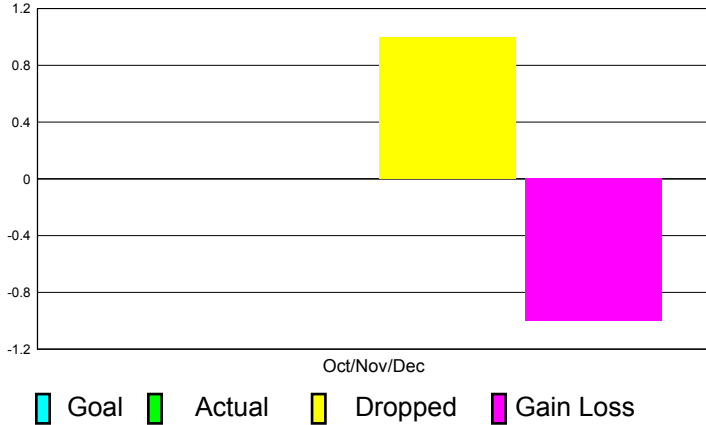

## CLUBS

Club Results  
2011-2012

Clubs  
2010-2011

Month	New Club Goal	Actual New Clubs	Actual Dropped Clubs	Gain/Loss of Clubs	Gain/Loss of Clubs
Oct/Nov/Dec	0	0	1	-1	-1
<b>Totals</b>	<b>0</b>	<b>0</b>	<b>1</b>	<b>-1</b>	<b>-1</b>

### Club Results 2011-2012

Goal, New, Dropped, Gain/Loss